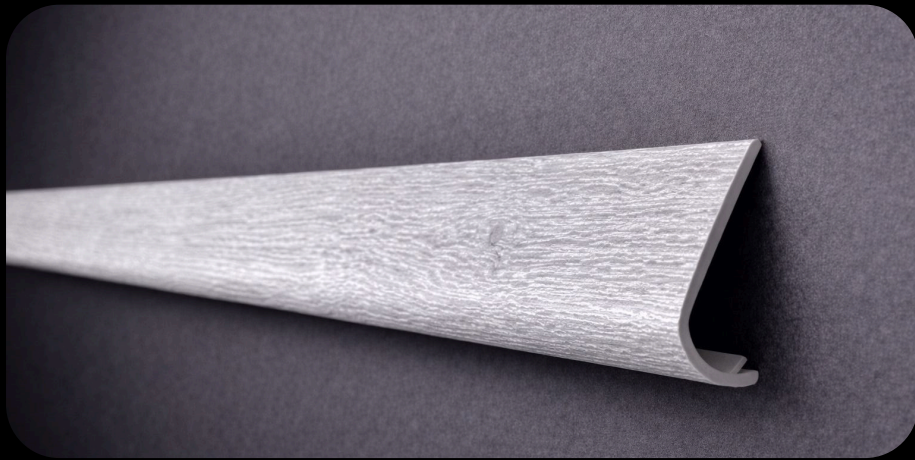

Vinyl Stair Nose N1 Mountain Gray

Size: 94.48"x1.96"x1.02" (2400mm x 50mm x 26mm)