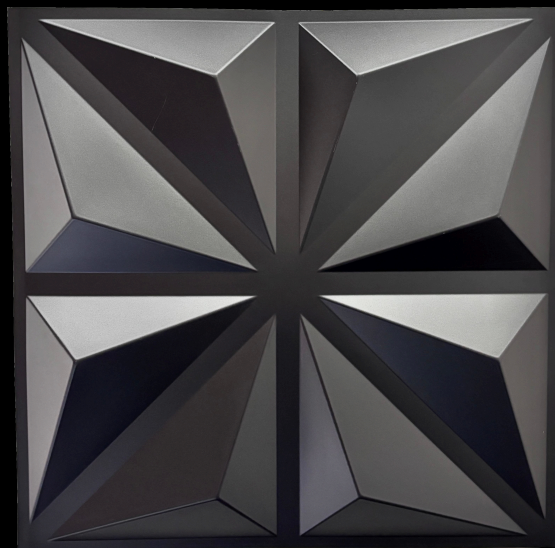

NUMBER
ONE
International **Flooring**

3D Wall Panel

3D Wall Panel

3D Wall Panels bring depth, texture, and modern character to any room, transforming plain walls into elegant architectural features. With a clean geometric design and a bright white finish, these panels create a sophisticated accent wall for living rooms, bedrooms, offices, reception areas, and commercial spaces.

Our lineup includes decorative white geometric 3D wall panels designed to add visual impact while keeping the space clean, modern, and refined. Perfect for feature walls, TV walls, entryways, and interior design projects that need a premium, eye-catching finish.

**Premium
Decorative Look**

**Clean
Finish**

**In Stock
Options**

3D Wall Panel

Matte Black M132

Size: 19.69" x 19.69"
(50cm x 50cm)

Matte Silver M6-1

Size: 19.69" x 19.69"
(50cm x 50cm)

Matte White M95

Size: 19.69" x 19.69"
(50cm x 50cm)

Matte White M75

Size: 19.69" x 19.69"
(50cm x 50cm)