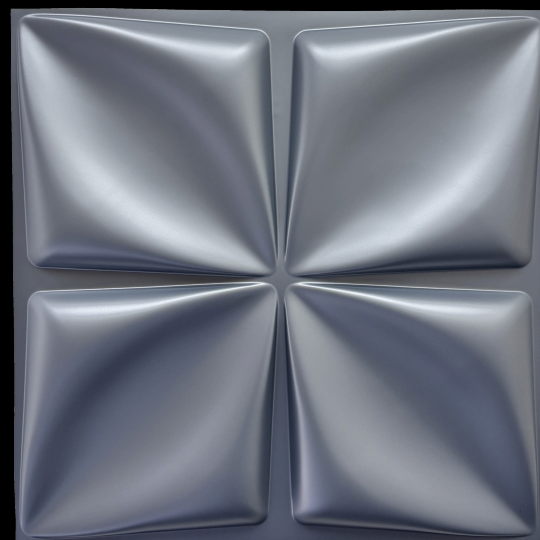

NUMBER
ONE
International **Flooring**

3D Wall Panel

3D Wall Panel

3D Wall Panels bring depth, texture, and modern character to any room, transforming plain walls into elegant architectural features. With a clean geometric design and a bright white finish, these panels create a sophisticated accent wall for living rooms, bedrooms, offices, reception areas, and commercial spaces.

Our lineup includes decorative white geometric 3D wall panels designed to add visual impact while keeping the space clean, modern, and refined. Perfect for feature walls, TV walls, entryways, and interior design projects that need a premium, eye-catching finish.

**Premium
Decorative Look**

**Clean
Finish**

**In Stock
Options**

3D Wall Panel

Matte Black M132

Size: 19.69" x 19.69"
(50cm x 50cm)

Matte Silver M6-1

Size: 19.69" x 19.69"
(50cm x 50cm)

Matte White M95

Size: 19.69" x 19.69"
(50cm x 50cm)

Matte White M75

Size: 19.69" x 19.69"
(50cm x 50cm)